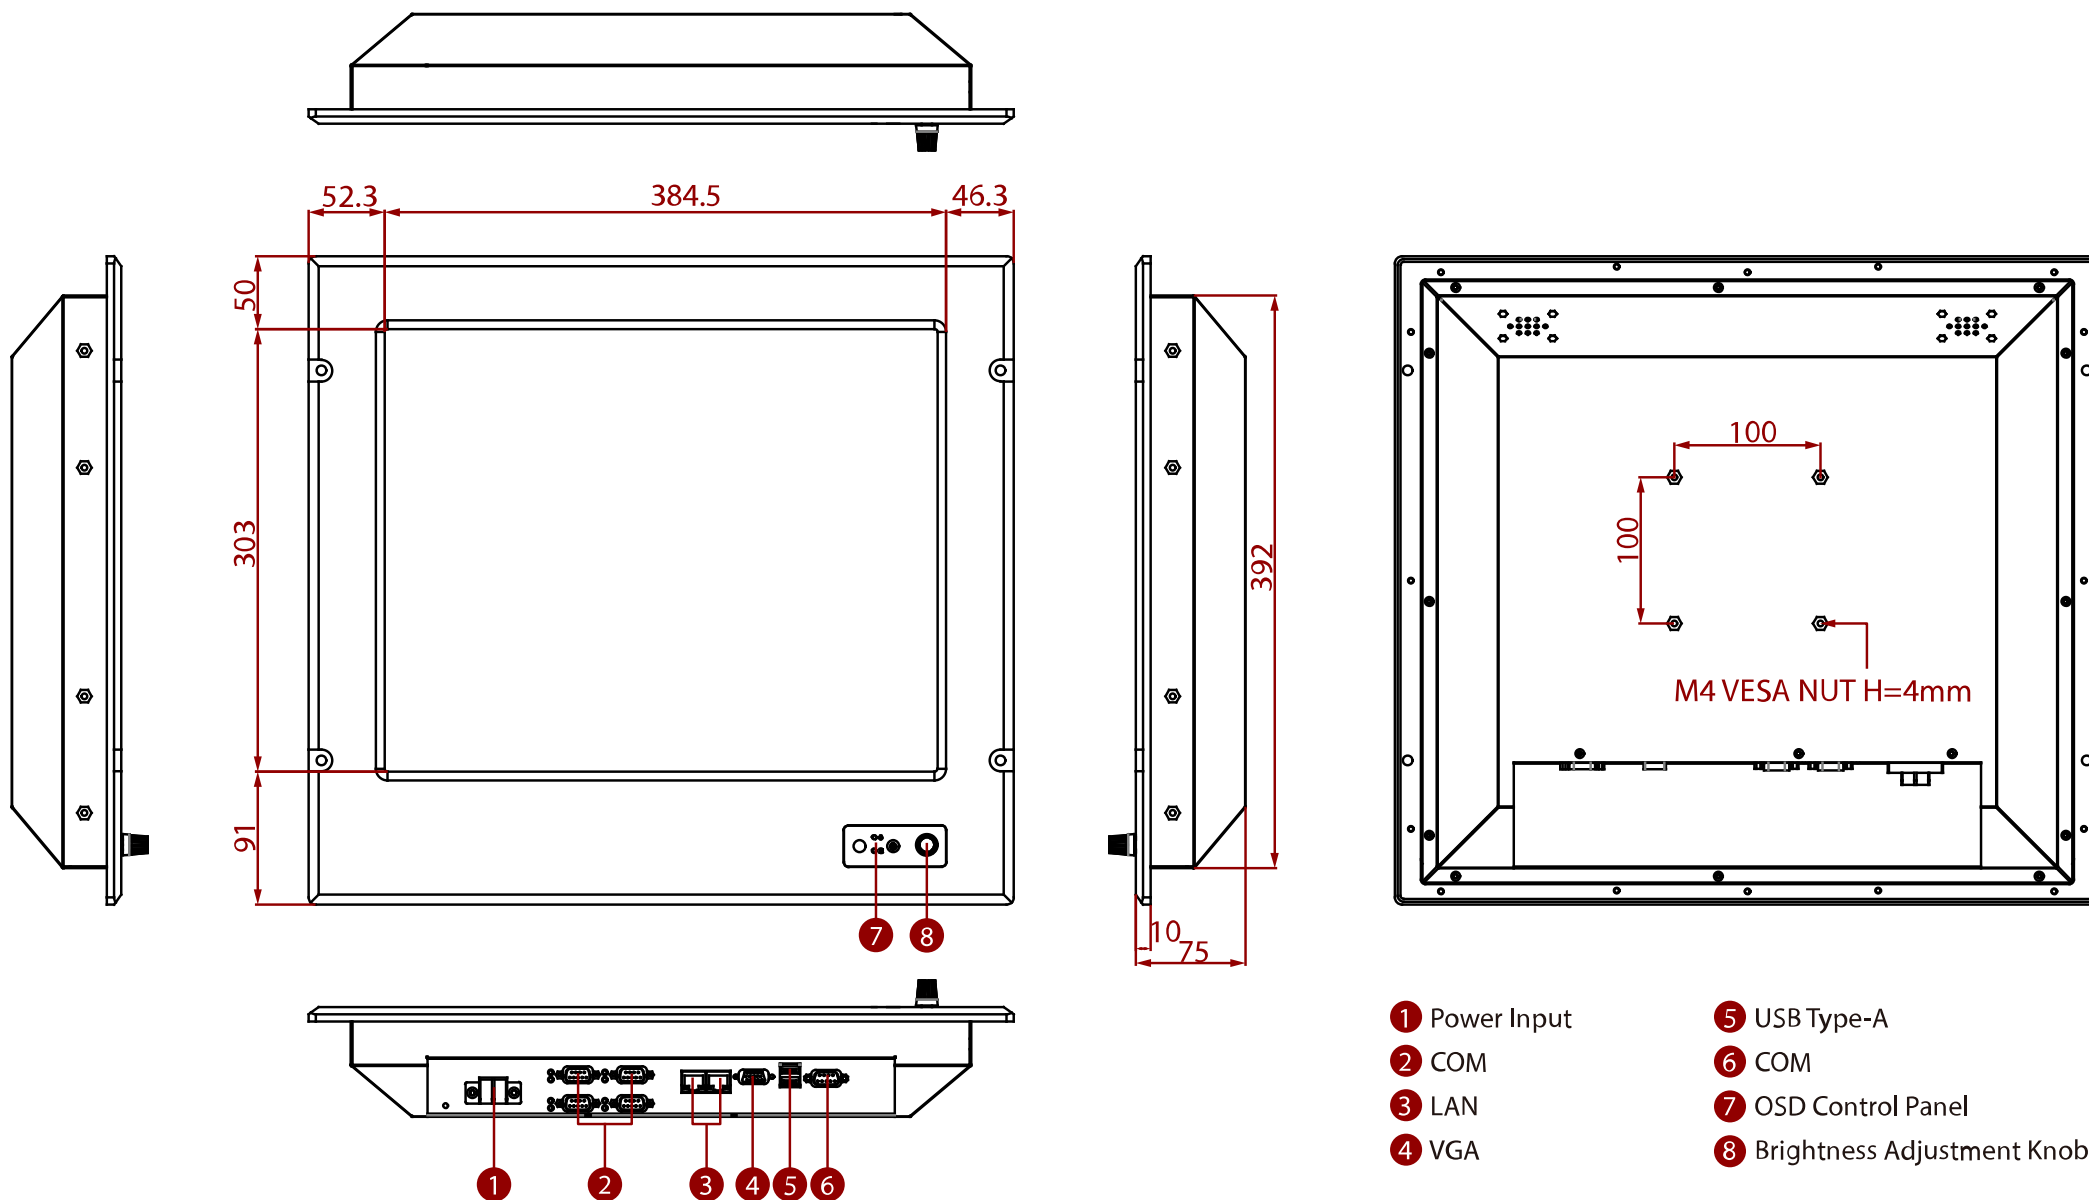

R19L300-MRA2ID3S Marine Panel PC

48,3 cm (19")

- ① Power Input
- ② COM
- ③ LAN
- ④ VGA
- ⑤ USB Type-A
- ⑥ COM
- ⑦ OSD Control Panel
- ⑧ Brightness Adjustment Knob