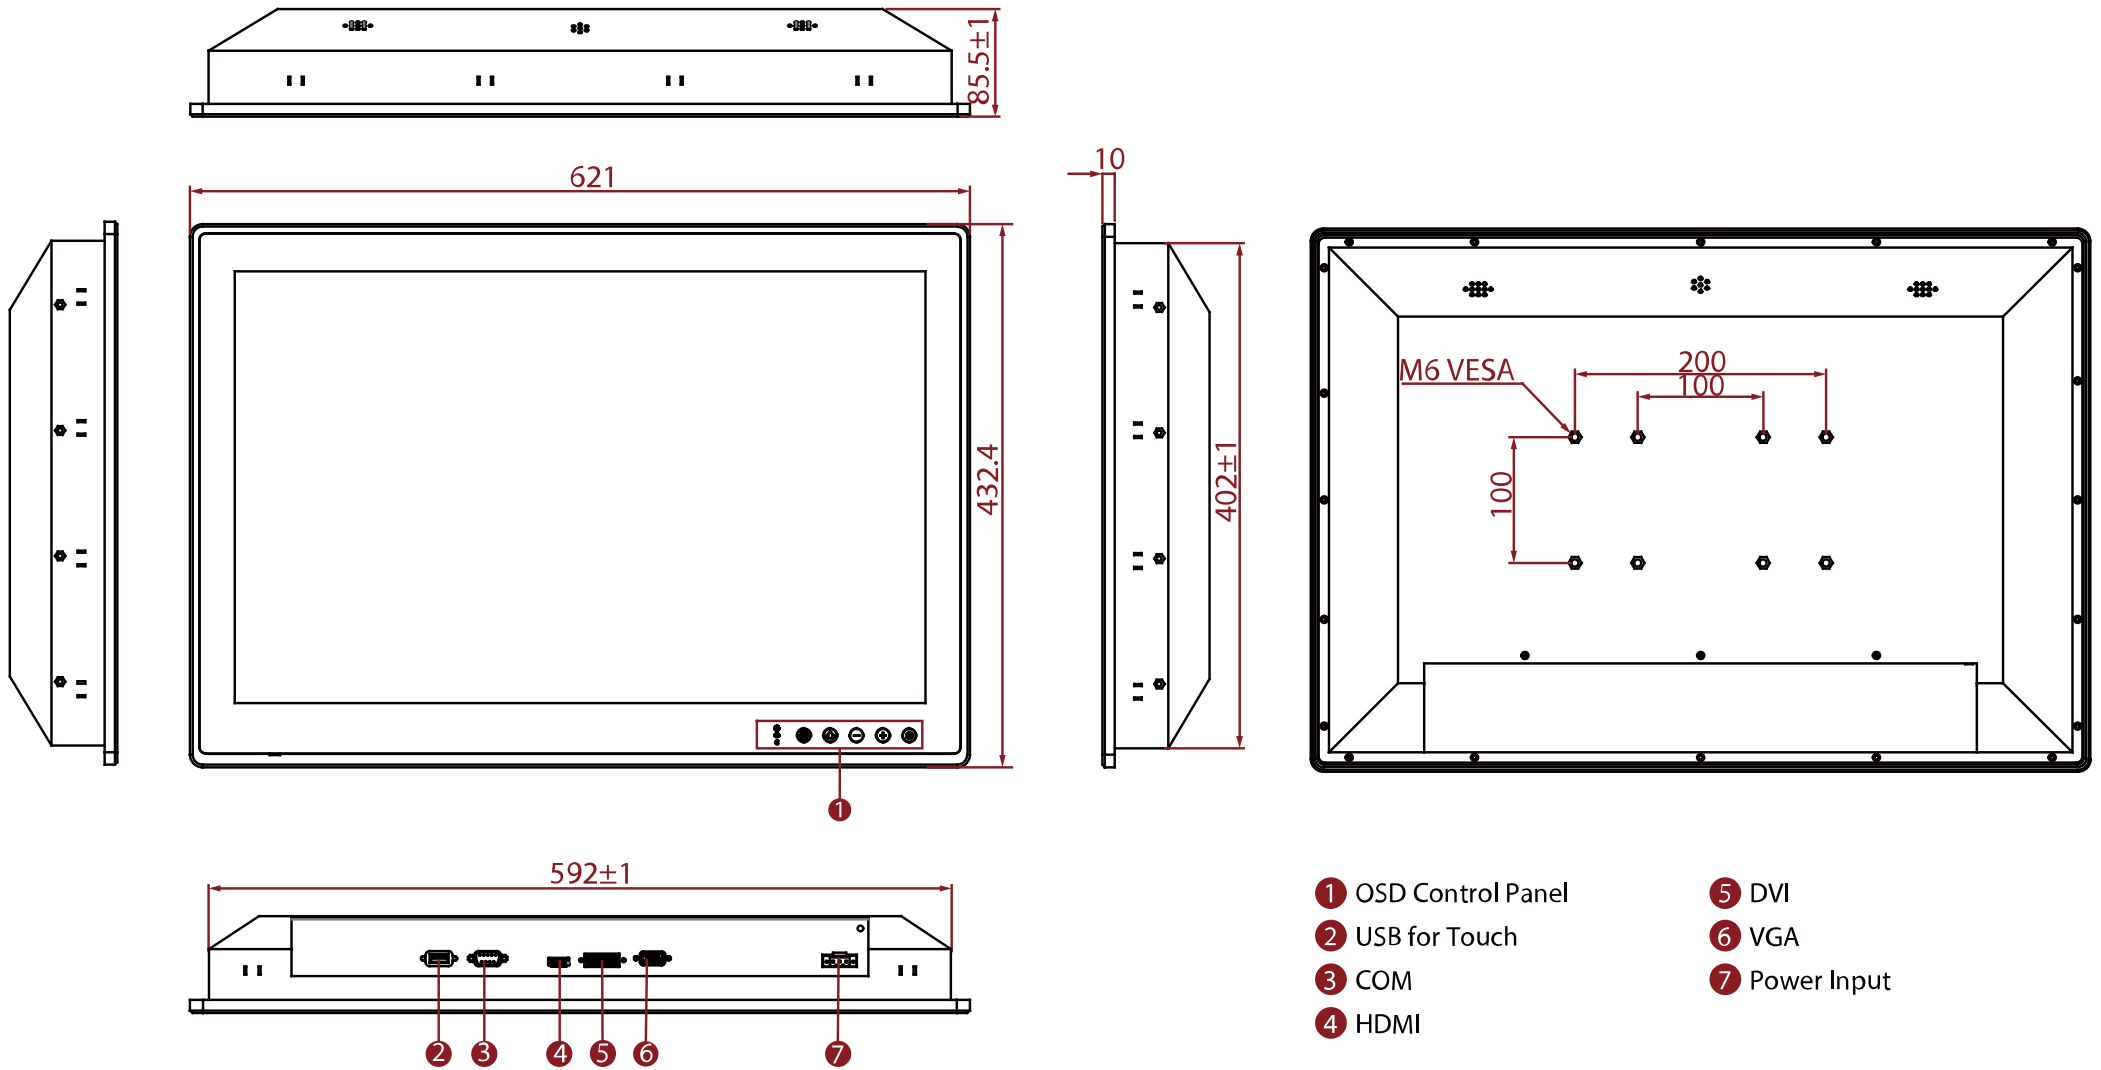

W26L100-MRA1FP ECDIS Marine Display
66 cm (26")

- ① OSD Control Panel
- ② USB for Touch
- ③ COM
- ④ HDMI
- ⑤ DVI
- ⑥ VGA
- ⑦ Power Input