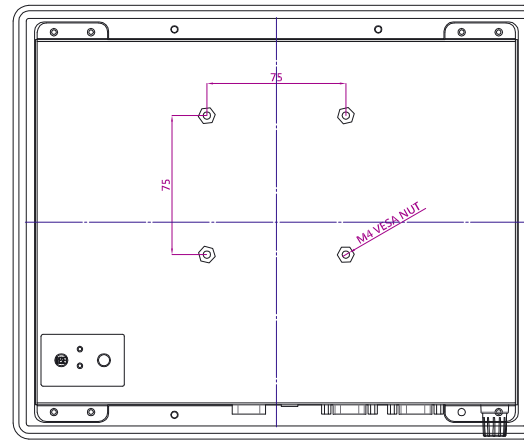

SlimLine IB32 Series
SlimLine WM 10-IB32-PMA
 26,4 cm (10,4") 4:3 LCD

Front Panel:
 PMA = Panelmount, 6 mm aluminium, black

- | | |
|----------------------------------|-------------|
| 1. Brightness / Adjustment | 5. USB |
| 2. RS232 (optional) | 6. HDMI |
| 3. DC-in 12V | 7. 2 x RJ45 |
| 4. RS232/422/485 (Default Rs232) | |