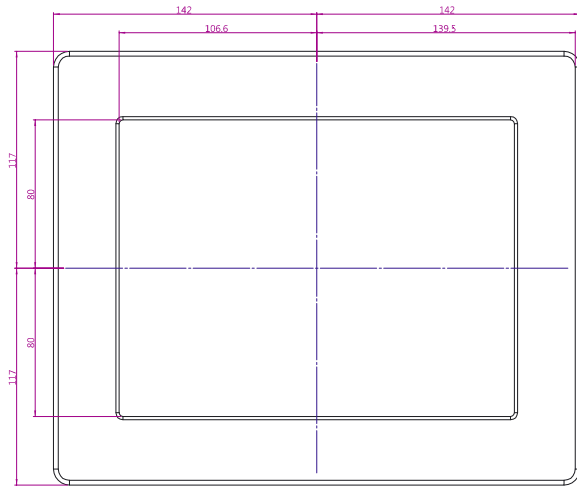

SlimLine IB32 Series
SlimLine WM 10-IB32-PMA
 26,4 cm (10,4") 4:3 LCD

Front Panel:
 PMA = Panelmount, 6 mm aluminium, black

- | | |
|----------------------------------|-------------|
| 1. Brightness / Adjustment | 5. USB |
| 2. RS232 (optional) | 6. HDMI |
| 3. DC-in 12V | 7. 2 x RJ45 |
| 4. RS232/422/485 (Default Rs232) | |