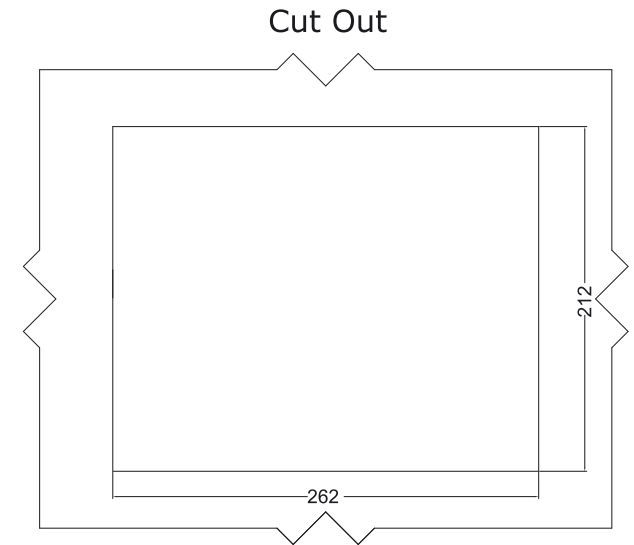

SlimLine IB32 Series
SlimLine WM 10-IB32-PMA
 26,4 cm (10,4") 4:3 LCD

Front Panel:
 PMA = Panelmount, 6 mm aluminium, black

- | | |
|----------------------------------|-------------|
| 1. Brightness / Adjustment | 5. USB |
| 2. RS232 (optional) | 6. HDMI |
| 3. DC-in 12V | 7. 2 x RJ45 |
| 4. RS232/422/485 (Default Rs232) | |