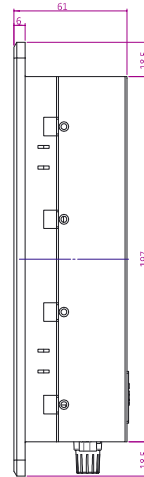

SlimLine IB32 Series
SlimLine WM 10-IB32-PMA
 26,4 cm (10,4") 4:3 LCD

Front Panel:
 PMA = Panelmount, 6 mm aluminium, black

- | | |
|----------------------------------|-------------|
| 1. Brightness / Adjustment | 5. USB |
| 2. RS232 (optional) | 6. HDMI |
| 3. DC-in 12V | 7. 2 x RJ45 |
| 4. RS232/422/485 (Default Rs232) | |