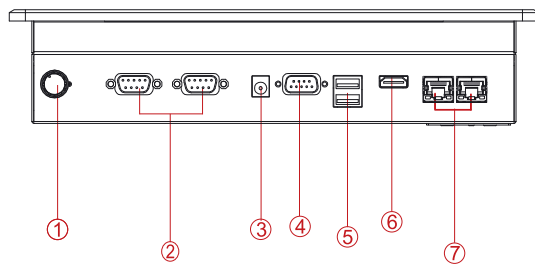

SlimLine IB32 Series
SlimLine WM 10-IB32-PMA
 26,4 cm (10,4") 4:3 LCD

Front Panel:
 PMA = Panelmount, 6 mm aluminium, black

- | | |
|----------------------------------|-------------|
| 1. Brightness / Adjustment | 5. USB |
| 2. RS232 (optional) | 6. HDMI |
| 3. DC-in 12V | 7. 2 x RJ45 |
| 4. RS232/422/485 (Default Rs232) | |