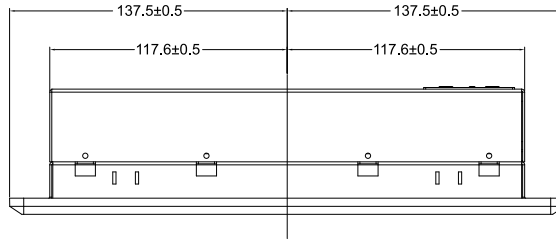

SlimLine IB32 Series
 SlimLine WM 08-IB32-PMA
 21,3 cm (8,4") 4:3 LCD

Front Panel:
 PMA = Panelmount, 8 mm aluminium, black

CUT OUT

- | | |
|-----------------------------|-----------------|
| 1. DC-in 12V | 5. 2 x RJ-45 |
| 2. RS232 Conn. | 6. Dimming Knob |
| 3. 1 x USB 3.0, 1 x USB 2.0 | 7. RS-232 |
| 4. HDMI | |