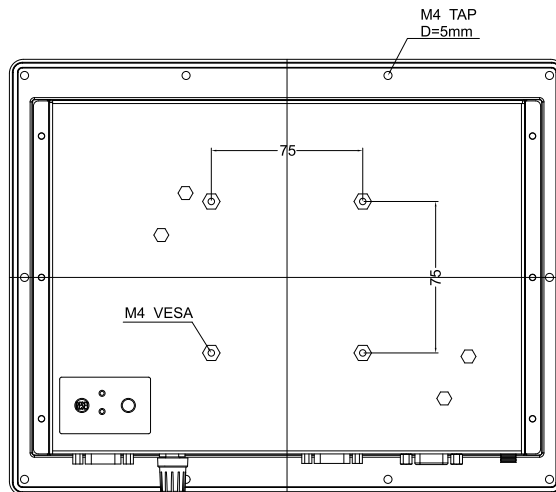

SlimLine IB32 Series
 SlimLine WM 08-IB32-PMA
 21,3 cm (8,4") 4:3 LCD

Front Panel:
 PMA = Panelmount, 8 mm aluminium, black

CUT OUT

- | | |
|-----------------------------|-----------------|
| 1. DC-in 12V | 5. 2 x RJ-45 |
| 2. RS232 Conn. | 6. Dimming Knob |
| 3. 1 x USB 3.0, 1 x USB 2.0 | 7. RS-232 |
| 4. HDMI | |