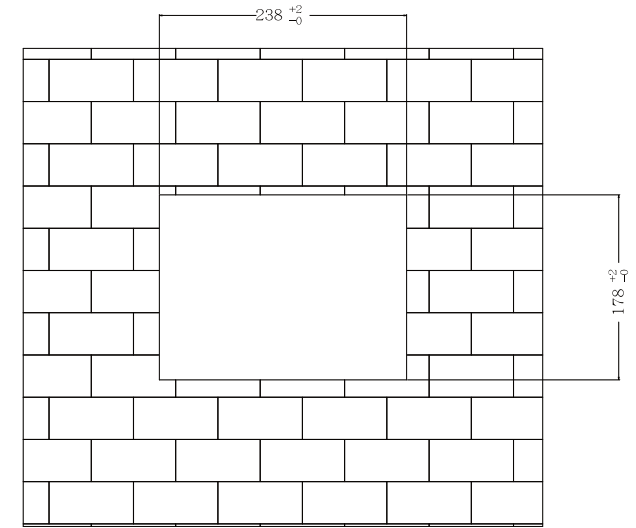

SlimLine IB32 Series
 SlimLine WM 08-IB32-PMA
 21,3 cm (8,4") 4:3 LCD

Front Panel:
 PMA = Panelmount, 8 mm aluminium, black

CUT OUT

- | | |
|-----------------------------|-----------------|
| 1. DC-in 12V | 5. 2 x RJ-45 |
| 2. RS232 Conn. | 6. Dimming Knob |
| 3. 1 x USB 3.0, 1 x USB 2.0 | 7. RS-232 |
| 4. HDMI | |