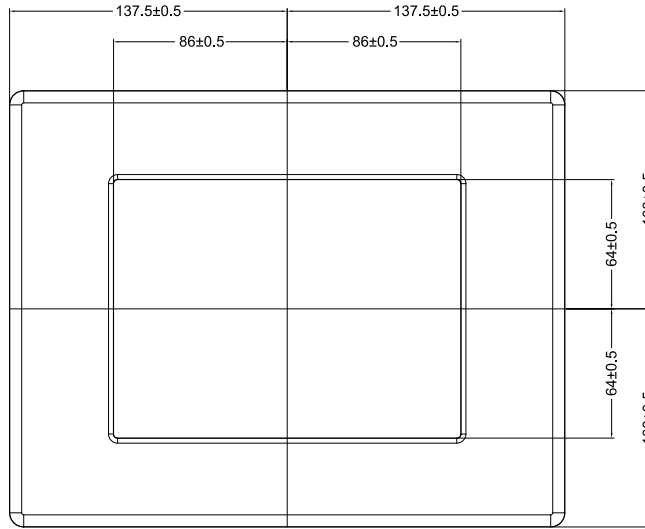

SlimLine IB32 Series
 SlimLine WM 08-IB32-PMA
 21,3 cm (8,4") 4:3 LCD

Front Panel:
 PMA = Panelmount, 8 mm aluminium, black

CUT OUT

- | | |
|-----------------------------|-----------------|
| 1. DC-in 12V | 5. 2 x RJ-45 |
| 2. RS232 Conn. | 6. Dimming Knob |
| 3. 1 x USB 3.0, 1 x USB 2.0 | 7. RS-232 |
| 4. HDMI | |