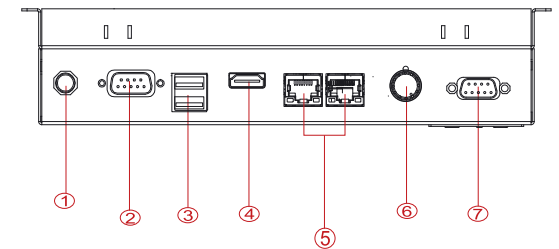

SlimLine IB32 Series
 SlimLine WM 08-IB32-PMA
 21,3 cm (8,4") 4:3 LCD

Front Panel:
 PMA = Panelmount, 8 mm aluminium, black

CUT OUT

- | | |
|-----------------------------|-----------------|
| 1. DC-in 12V | 5. 2 x RJ-45 |
| 2. RS232 Conn. | 6. Dimming Knob |
| 3. 1 x USB 3.0, 1 x USB 2.0 | 7. RS-232 |
| 4. HDMI | |