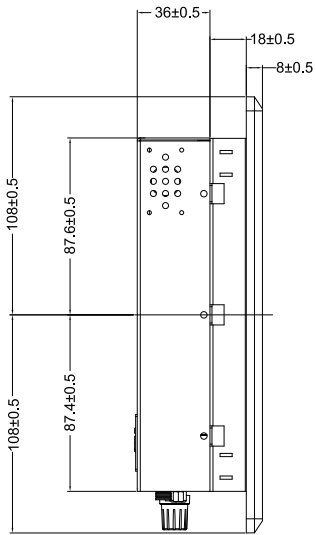

SlimLine IB32 Series
 SlimLine WM 08-IB32-PMA
 21,3 cm (8,4") 4:3 LCD

Front Panel:
 PMA = Panelmount, 8 mm aluminium, black

CUT OUT

- | | |
|-----------------------------|-----------------|
| 1. DC-in 12V | 5. 2 x RJ-45 |
| 2. RS232 Conn. | 6. Dimming Knob |
| 3. 1 x USB 3.0, 1 x USB 2.0 | 7. RS-232 |
| 4. HDMI | |