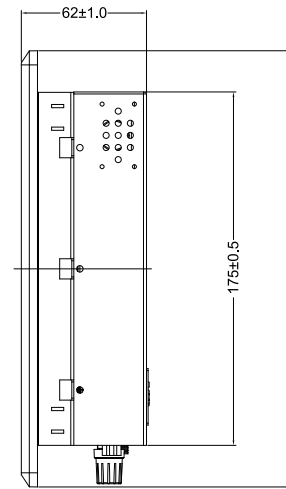

SlimLine IB32 Series
 SlimLine WM 08-IB32-PMA
 21,3 cm (8,4") 4:3 LCD

Front Panel:
 PMA = Panelmount, 8 mm aluminium, black

CUT OUT

- | | |
|-----------------------------|-----------------|
| 1. DC-in 12V | 5. 2 x RJ-45 |
| 2. RS232 Conn. | 6. Dimming Knob |
| 3. 1 x USB 3.0, 1 x USB 2.0 | 7. RS-232 |
| 4. HDMI | |