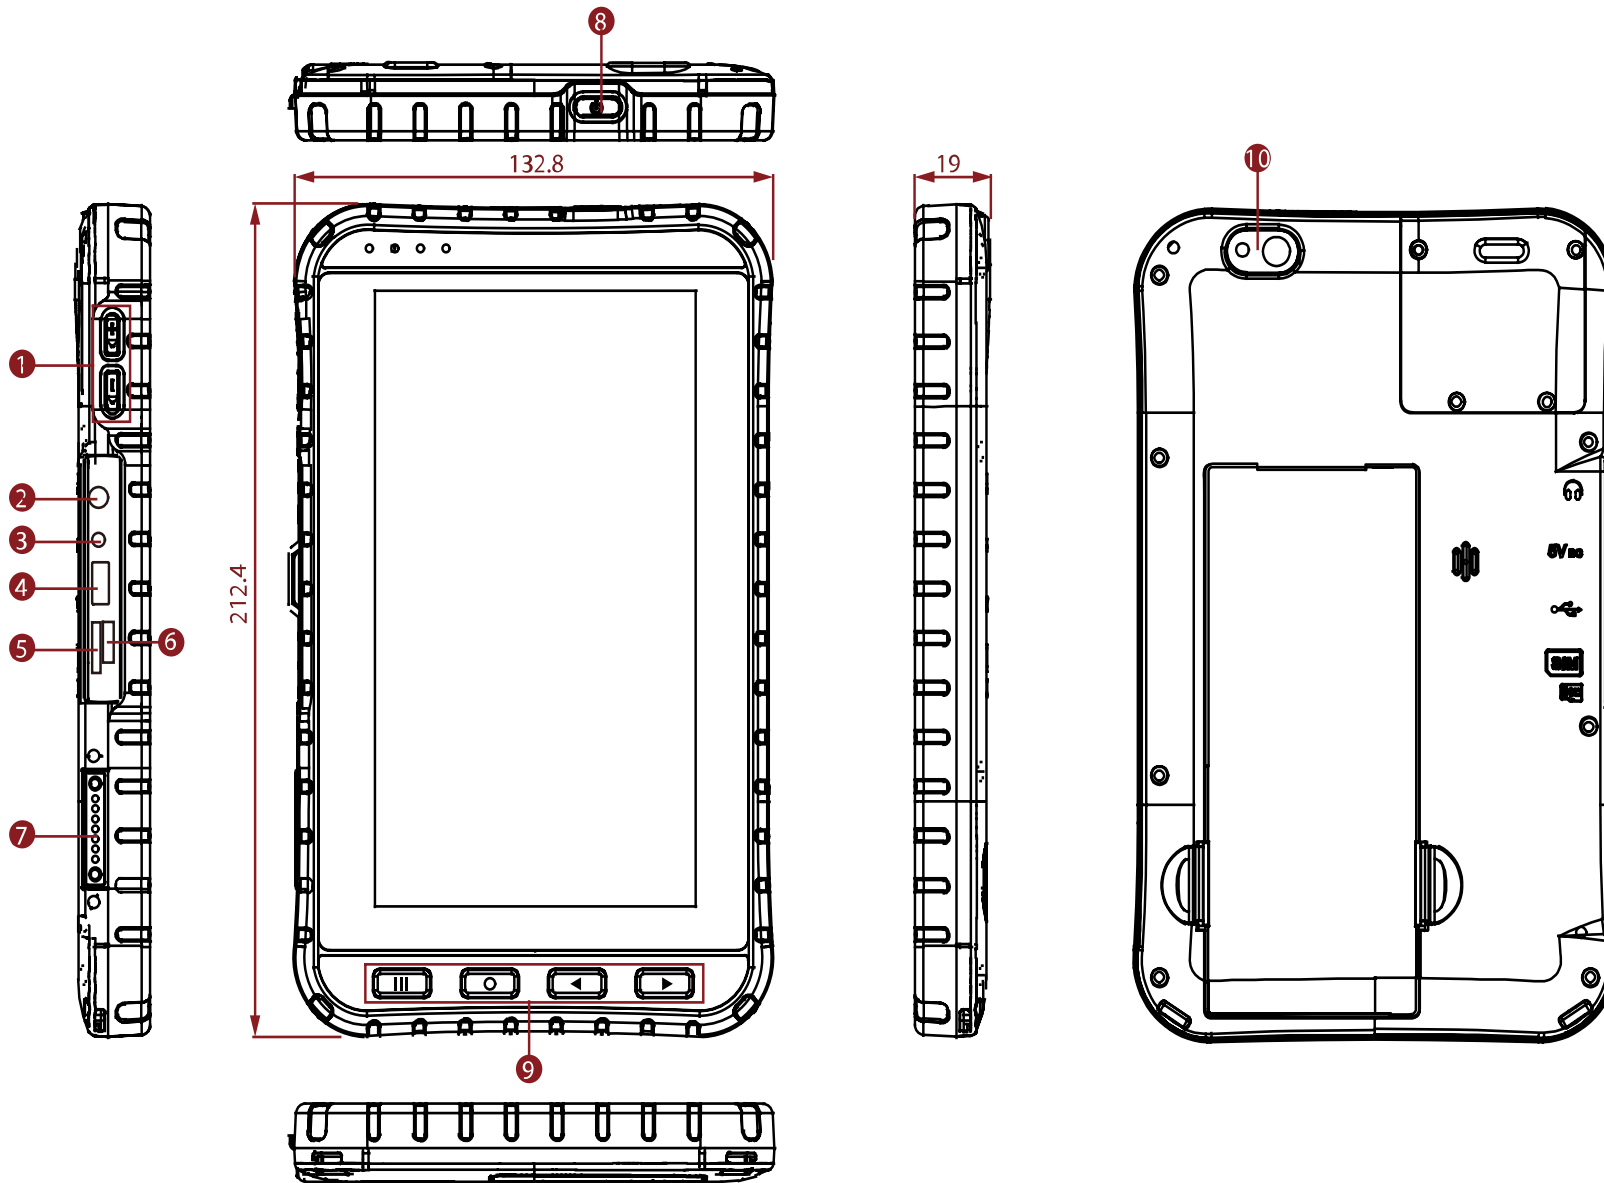

M700DQ8 Industrial Tablet PC

17,78 cm (7,0") 16:9 LCD

Net weight: 550 g

- ① Function Button
- ② Audio
- ③ Power Input
- ④ USB Type-C
- ⑤ Micro SD Card Slot
- ⑥ SIM Card Slot
- ⑦ Docking Connector
- ⑧ Power Switch
- ⑨ Function Button
- ⑩ Camera