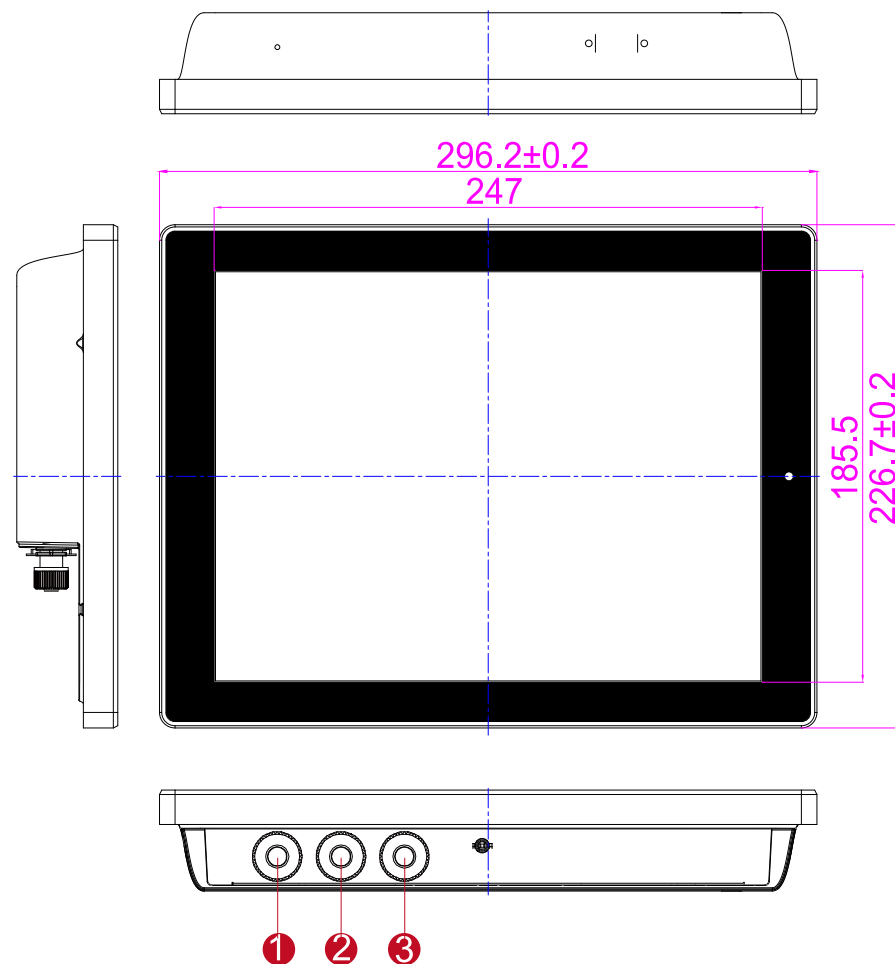

**G-WIN Rugged Panel PC (Bay Trail)**

R12IB3S-GSM2(HB)

30,7 cm (12,1") 4:3 LCD

1. 9-36V DC (M12 type)
2. LAN, USB (M12 type)
3. RS232 (M12 type)
4. 1 Watt Speaker
5. OSD Panel