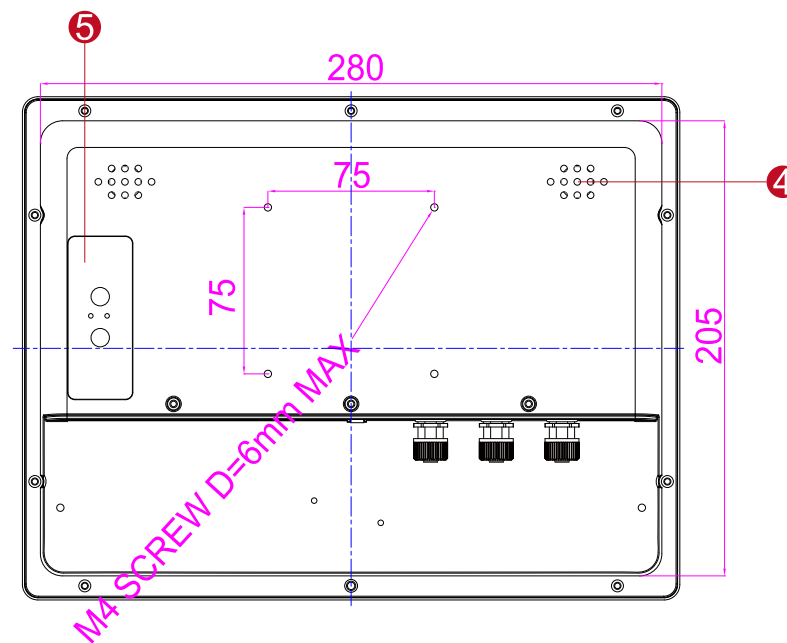

**G-WIN Rugged Panel PC (Bay Trail)**

R12IB3S-GSM2(HB)

30,7 cm (12,1") 4:3 LCD

1. 9-36V DC (M12 type)
2. LAN, USB (M12 type)
3. RS232 (M12 type)
4. 1 Watt Speaker
5. OSD Panel