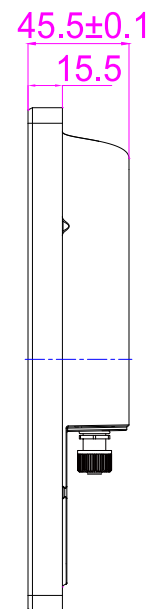

**G-WIN Rugged Panel PC (Bay Trail)**

R12IB3S-GSM2(HB)

30,7 cm (12,1") 4:3 LCD

1. 9-36V DC (M12 type)
2. LAN, USB (M12 type)
3. RS232 (M12 type)
4. 1 Watt Speaker
5. OSD Panel