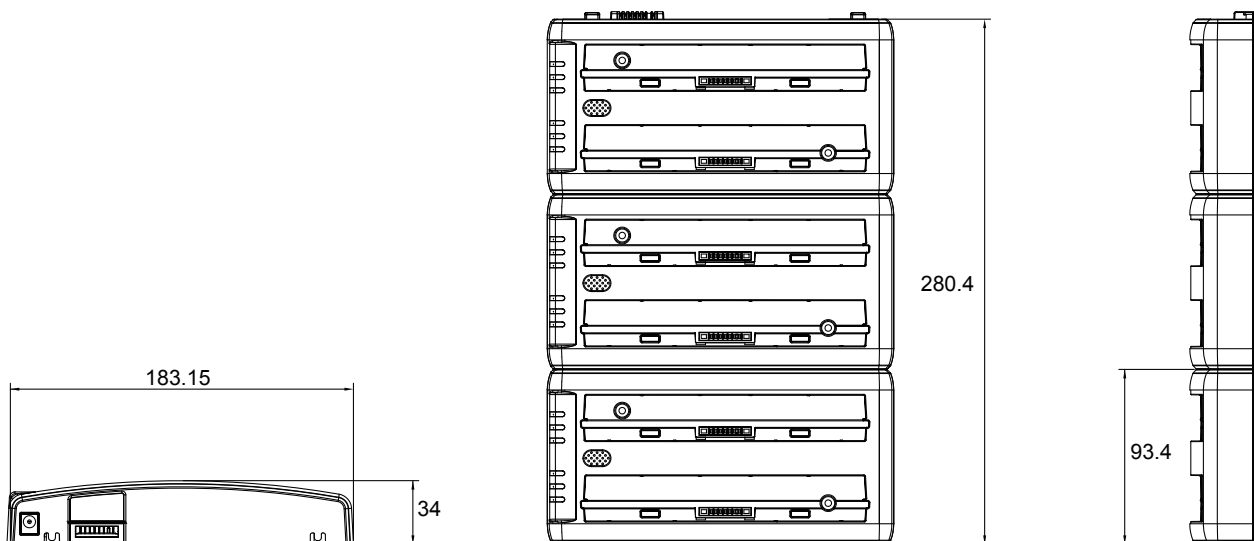

Mechanical Drawing

Specification

Dimension	183.2 x 280.4 x 34 (mm)
Power Input	19V DC IN
Charging Time	BS101: 3 hours to be full charged BL101: 6 hours to be full charged
Package Contents	• Dual-bay Battery Charger x 3 • 19V AC Adapter x 1 • Power Cord x 1 • Quick Start Guide x 1