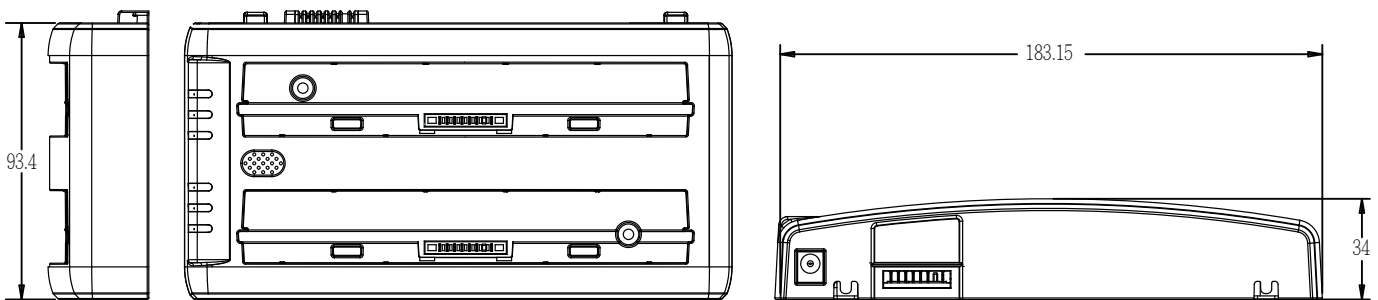

## Mechanical Drawing

## Specification

<b>Dimension</b>	183.2 x 93.4 x 34 (mm)
<b>Power Input</b>	19V DC IN
<b>Charging Time</b>	BS101: 3 hours to be full charged BL101: 6 hours to be full charged
<b>Package Contents</b>	<ul style="list-style-type: none"><li>• Dual-bay Battery Charger x 1</li><li>• 19V AC Adapter x 1</li><li>• Power Cord x 1</li><li>• Quick Start Guide x 1</li></ul>

## Specification

<b>Dimension</b>	183.2 x 186.9 x 34 (mm)
<b>Power Input</b>	19V DC IN
<b>Charging Time</b>	BS101: 3 hours to be full charged BL101: 6 hours to be full charged
<b>Package Contents</b>	<ul style="list-style-type: none"><li>• Dual-bay Battery Charger x 2</li><li>• 19V AC Adapter x 1</li><li>• Power Cord x 1</li><li>• Quick Start Guide x 1</li></ul>

## Specification

<b>Dimension</b>	183.2 x 280.4 x 34 (mm)
<b>Power Input</b>	19V DC IN
<b>Charging Time</b>	BS101: 3 hours to be full charged BL101: 6 hours to be full charged
<b>Package Contents</b>	<ul style="list-style-type: none"><li>• Dual-bay Battery Charger x 3</li><li>• 19V AC Adapter x 1</li><li>• Power Cord x 1</li><li>• Quick Start Guide x 1</li></ul>