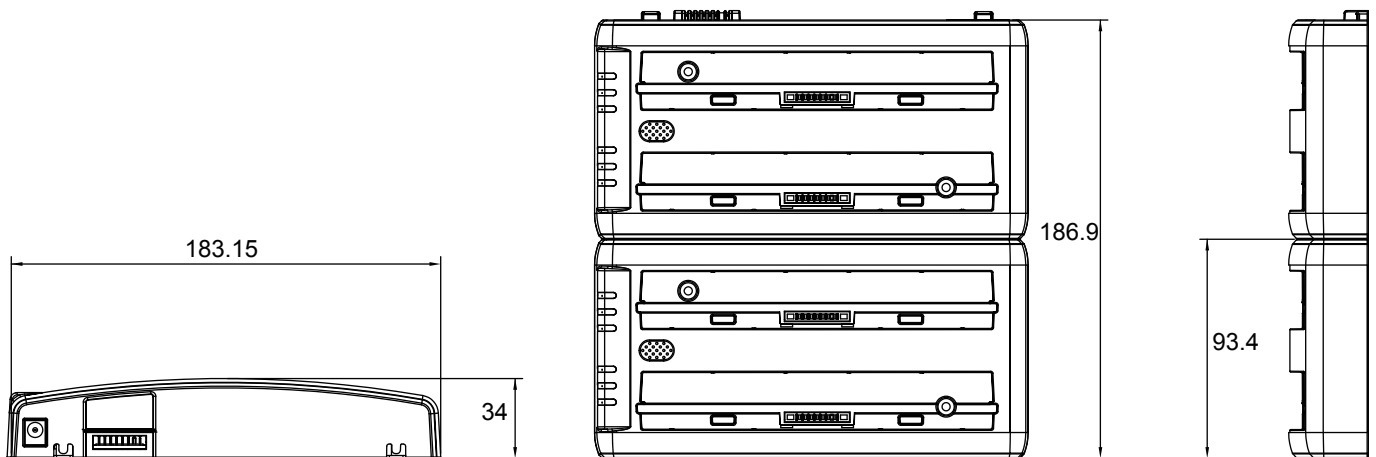

## Specification

<b>Dimension</b>	183.2 x 93.4 x 34 (mm)
<b>Power Input</b>	19V DC IN
<b>Charging Time</b>	BS101: 3 hours to be full charged BL101: 6 hours to be full charged
<b>Package Contents</b>	<ul style="list-style-type: none"><li>• Dual-bay Battery Charger x 1</li><li>• 19V AC Adapter x 1</li><li>• Power Cord x 1</li><li>• Quick Start Guide x 1</li></ul>

## Specification

<b>Dimension</b>	183.2 x 186.9 x 34 (mm)
<b>Power Input</b>	19V DC IN
<b>Charging Time</b>	BS101: 3 hours to be full charged BL101: 6 hours to be full charged
<b>Package Contents</b>	<ul style="list-style-type: none"><li>• Dual-bay Battery Charger x 2</li><li>• 19V AC Adapter x 1</li><li>• Power Cord x 1</li><li>• Quick Start Guide x 1</li></ul>