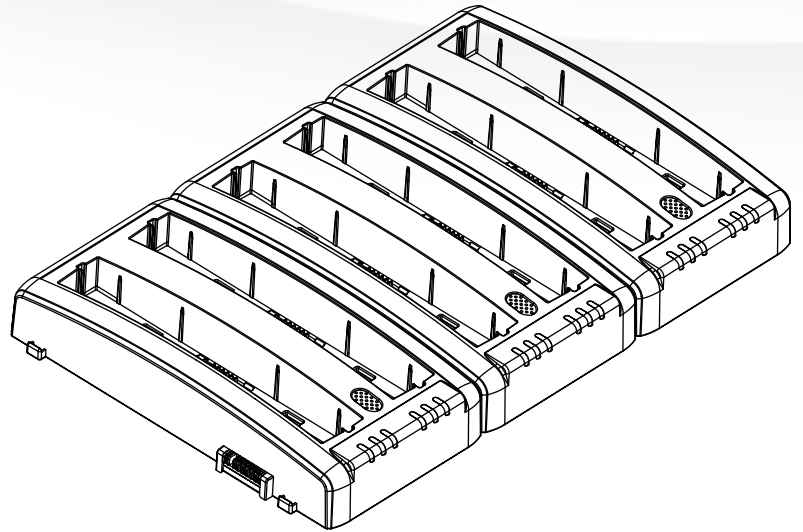

Product Features

- Stand-alone charger for spare batteries
- 6 charging bays supported
- Quick and easy charge for M101 Series battery
- Compatible with BS101 and BL101 batteries.
- LED indicators to show current battery charging status.
- Buzzer for charging error warning