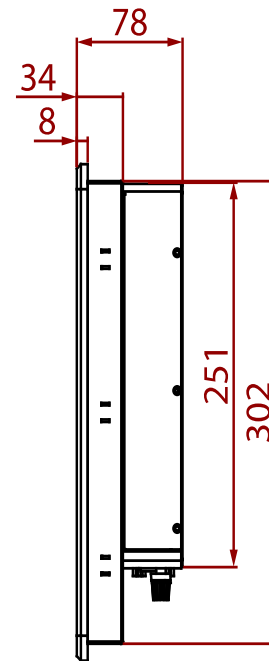

SlimLine IT70-MTU Series

SlimLine W22IT7T-PPA3

54,6 cm (21,5") 16:9

Cutout: 504*304mm

- ① OSD Control Panel
- ② COM
- ③ Audio
- ④ USB Type-A
- ⑤ LAN
- ⑥ DP
- ⑦ HDMI
- ⑧ Power Input
- ⑨ Brightness Adjustment Knob