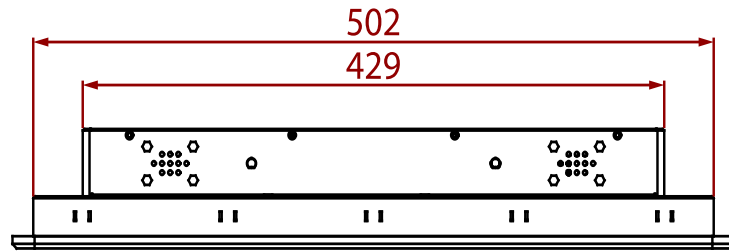

SlimLine IT70-MTU Series

SlimLine W22IT7T-PPA3

54,6 cm (21,5") 16:9

Cutout: 504*304mm

- ① OSD Control Panel
- ② COM
- ③ Audio
- ④ USB Type-A
- ⑤ LAN
- ⑥ DP
- ⑦ HDMI
- ⑧ Power Input
- ⑨ Brightness Adjustment Knob