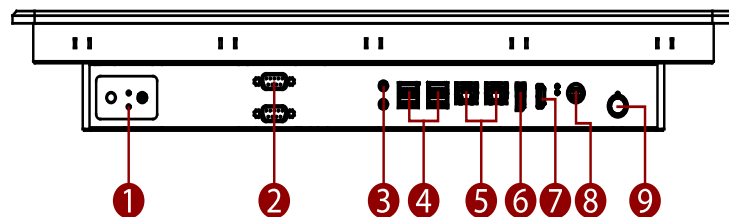

SlimLine IT70-MTU Series

SlimLine W22IT7T-PPA3

54,6 cm (21,5") 16:9

Cutout: 504*304mm

- ① OSD Control Panel
- ② COM
- ③ Audio
- ④ USB Type-A
- ⑤ LAN
- ⑥ DP
- ⑦ HDMI
- ⑧ Power Input
- ⑨ Brightness Adjustment Knob