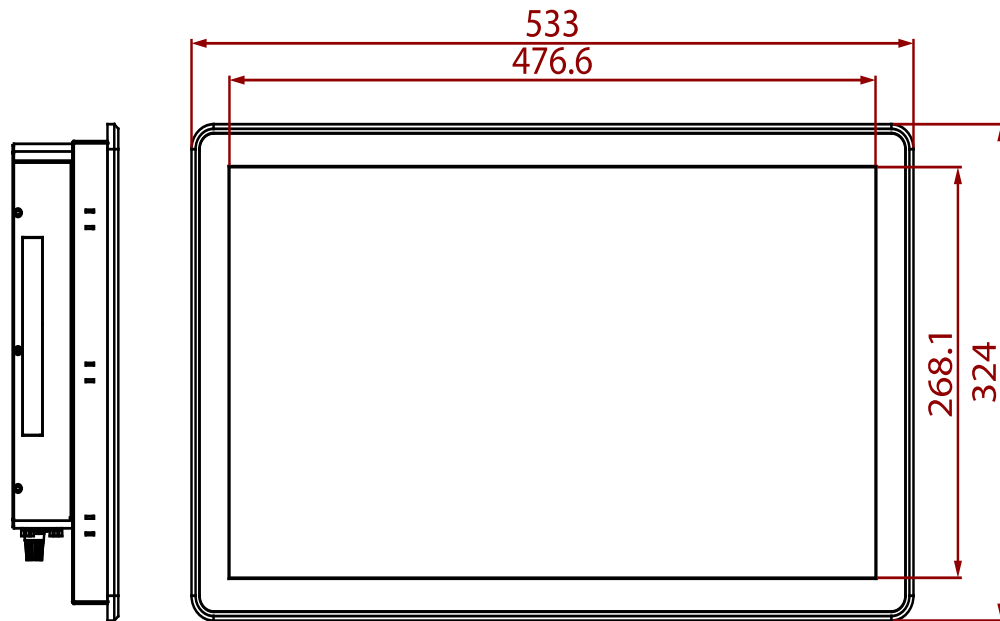

SlimLine IT70-MTU Series

SlimLine W22IT7T-PPA3

54,6 cm (21,5") 16:9

Cutout: 504*304mm

- ① OSD Control Panel
- ② COM
- ③ Audio
- ④ USB Type-A
- ⑤ LAN
- ⑥ DP
- ⑦ HDMI
- ⑧ Power Input
- ⑨ Brightness Adjustment Knob