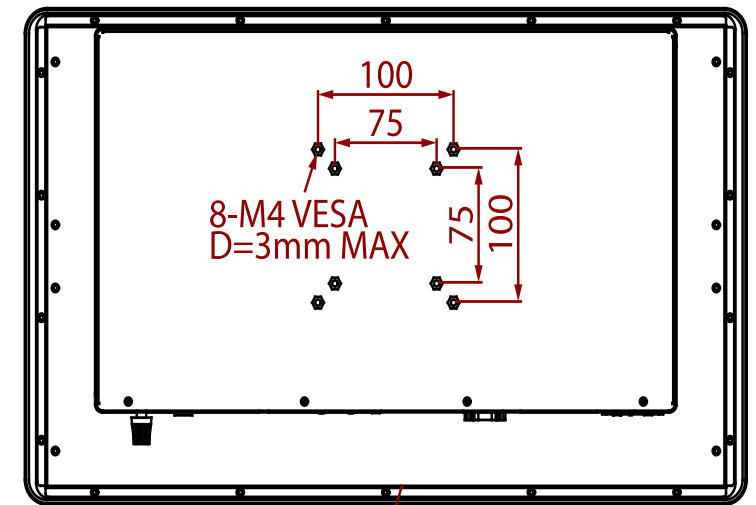

SlimLine IT70-MTU Series

SlimLine W22IT7T-PPA3

54,6 cm (21,5") 16:9

Cutout: 504*304mm

- ① OSD Control Panel
- ② COM
- ③ Audio
- ④ USB Type-A
- ⑤ LAN
- ⑥ DP
- ⑦ HDMI
- ⑧ Power Input
- ⑨ Brightness Adjustment Knob