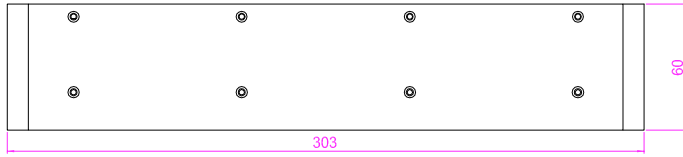

**SlimLine IB32 Series**  
**SlimLine WM 12-IB32-CH (Chassis)**  
 30,7 cm (12,1") 4:3 LCD

- ①
- ②
- ③
- ④
- ⑤
- ⑥
- ⑦

- |                                 |                         |
|---------------------------------|-------------------------|
| 1.RS232/422/485 (default RS232) | 5.DC-in 12V             |
| 2.USB                           | 6.RS232 (Optional)      |
| 3.HDMI                          | 7.Brightness/Adjustment |
| 4.2xRJ45                        |                         |