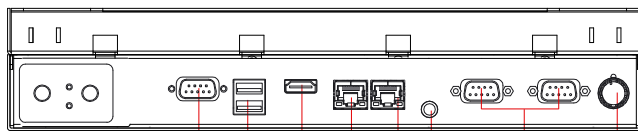

**SlimLine IB32 Series**  
**SlimLine WM 12-IB32-CH (Chassis)**  
 30,7 cm (12,1") 4:3 LCD

- ①
- ②
- ③
- ④
- ⑤
- ⑥
- ⑦

- |                                 |                         |
|---------------------------------|-------------------------|
| 1.RS232/422/485 (default RS232) | 5.DC-in 12V             |
| 2.USB                           | 6.RS232 (Optional)      |
| 3.HDMI                          | 7.Brightness/Adjustment |
| 4.2xRJ45                        |                         |