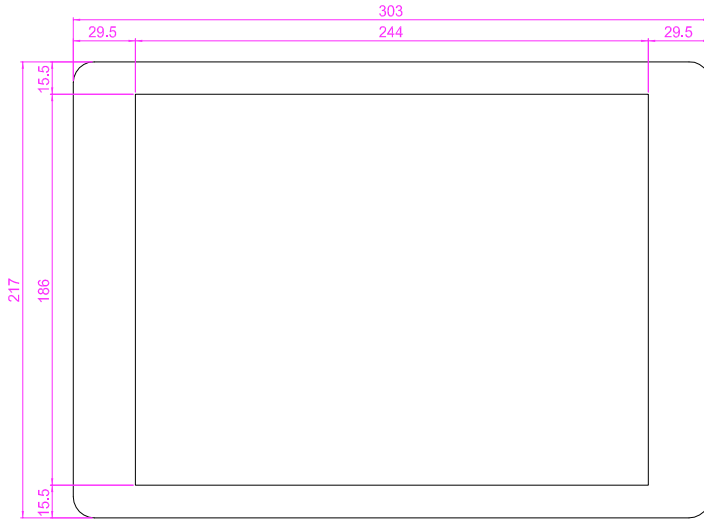

**SlimLine IB32 Series**  
**SlimLine WM 12-IB32-CH (Chassis)**  
 30,7 cm (12,1") 4:3 LCD

- ①
- ②
- ③
- ④
- ⑤
- ⑥
- ⑦

- |                                 |                         |
|---------------------------------|-------------------------|
| 1.RS232/422/485 (default RS232) | 5.DC-in 12V             |
| 2.USB                           | 6.RS232 (Optional)      |
| 3.HDMI                          | 7.Brightness/Adjustment |
| 4.2xRJ45                        |                         |