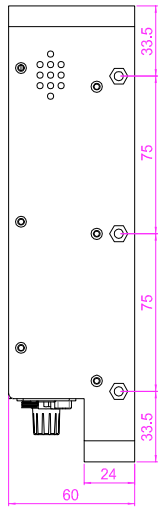

**SlimLine IB32 Series**  
**SlimLine WM 12-IB32-CH (Chassis)**  
 30,7 cm (12,1") 4:3 LCD

- ①
- ②
- ③
- ④
- ⑤
- ⑥
- ⑦

- |                                 |                         |
|---------------------------------|-------------------------|
| 1.RS232/422/485 (default RS232) | 5.DC-in 12V             |
| 2.USB                           | 6.RS232 (Optional)      |
| 3.HDMI                          | 7.Brightness/Adjustment |
| 4.2xRJ45                        |                         |