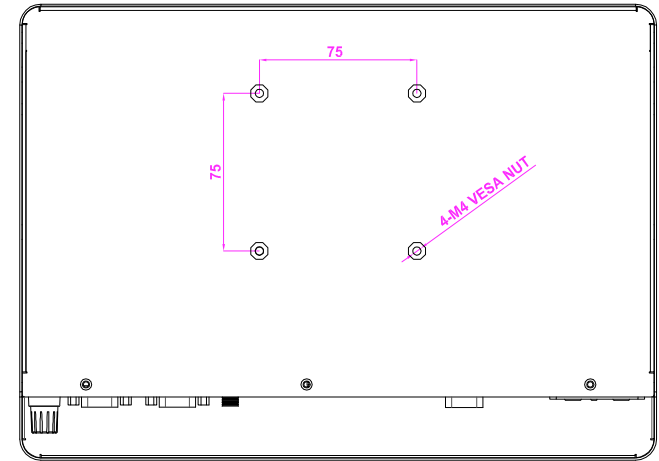

**SlimLine IB32 Series**  
**SlimLine WM 12-IB32-CH (Chassis)**  
 30,7 cm (12,1") 4:3 LCD

- ①
- ②
- ③
- ④
- ⑤
- ⑥
- ⑦

- |                                 |                         |
|---------------------------------|-------------------------|
| 1.RS232/422/485 (default RS232) | 5.DC-in 12V             |
| 2.USB                           | 6.RS232 (Optional)      |
| 3.HDMI                          | 7.Brightness/Adjustment |
| 4.2xRJ45                        |                         |