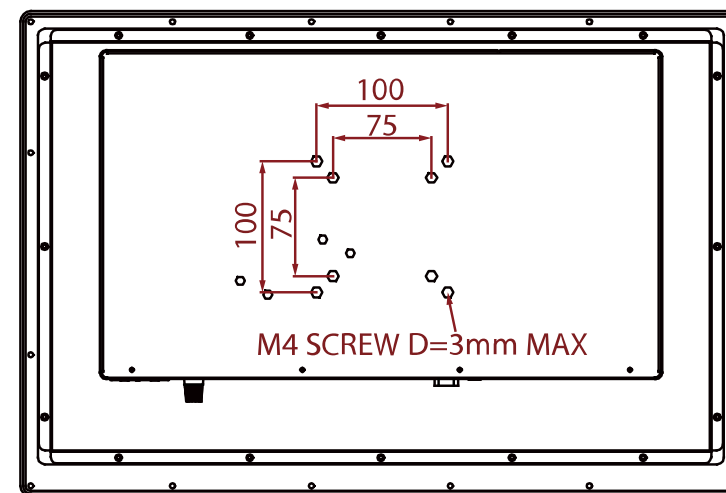

Flat Stainless P-CAP IP65 (Core i)

W22IW3S-PPA3

54,6 cm (21,5") 16:9 LCD

CUTOUT: 507 x 312 mm

- 1 Power Input
- 2 COM
- 3 USB Type-A
- 4 HDMI
- 5 LAN
- 6 COM
- 7 Brightness Adjustment Knob
- 8 OSD Control Panel