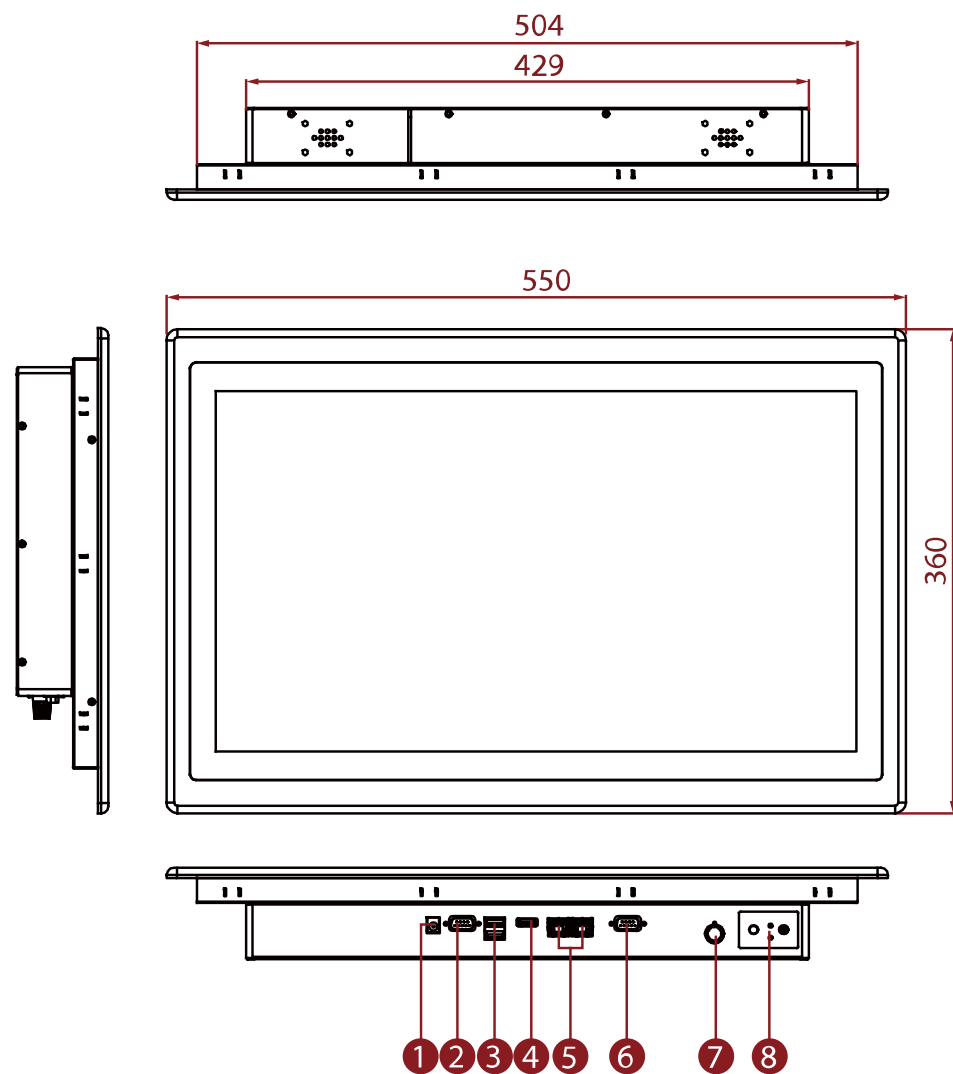

Flat Stainless P-CAP IP65 (Core i)

W22IW3S-PPA3

54,6 cm (21,5") 16:9 LCD

CUTOUT: 507 x 312 mm

- 1 Power Input
- 2 COM
- 3 USB Type-A
- 4 HDMI
- 5 LAN
- 6 COM
- 7 Brightness Adjustment Knob
- 8 OSD Control Panel