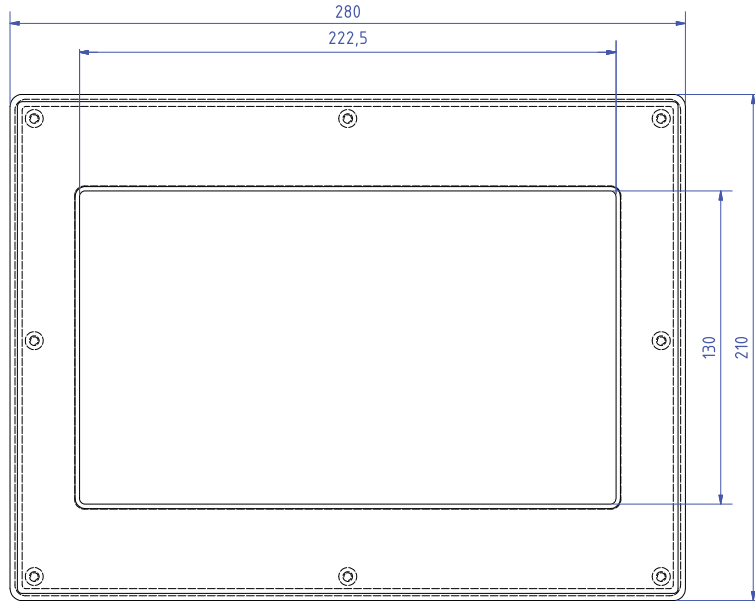

SlimLine IB32 Series
 SlimLine WM 10W-IB32-PMA
 25,7 cm (10.1") 16:9 LCD

Front Panel:
 PMA = Panelmount, 5 mm aluminium, powder-coated RAL 7035

- 1. DC-in 12V.
- 2. RS232/422/485(default Rs232)
- 3. 1 x USB 3.0, 1 x USB 2.0
- 4. HDMI
- 5. 2 x RJ45
- 6. Dimming Knob
- 7. RS232(Optional)

Unit: mm, not to scale. Errors and changes excepted. Version 151120