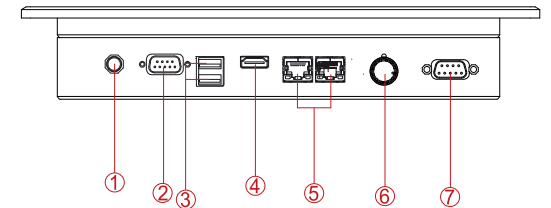

SlimLine IB32 Series
 SlimLine WM 10W-IB32-PMA
 25,7 cm (10.1") 16:9 LCD

Front Panel:
 PMA = Panelmount, 5 mm aluminium, powder-coated RAL 7035

- 1. DC-in 12V.
- 2. RS232/422/485(default Rs232)
- 3. 1 x USB 3.0, 1 x USB 2.0
- 4. HDMI
- 5. 2 x RJ45
- 6. Dimming Knob
- 7. RS232(Optional)

Unit: mm, not to scale. Errors and changes excepted. Version 151120