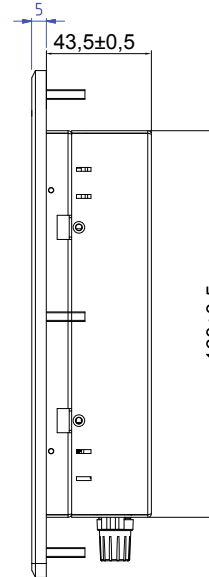

SlimLine IB32 Series
 SlimLine WM 10W-IB32-PMA
 25,7 cm (10.1") 16:9 LCD

Front Panel:
 PMA = Panelmount, 5 mm aluminium, powder-coated RAL 7035

- 1. DC-in 12V.
- 2. RS232/422/485(default Rs232)
- 3. 1 x USB 3.0, 1 x USB 2.0
- 4. HDMI
- 5. 2 x RJ45
- 6. Dimming Knob
- 7. RS232(Optional)

Unit: mm, not to scale. Errors and changes excepted. Version 151120