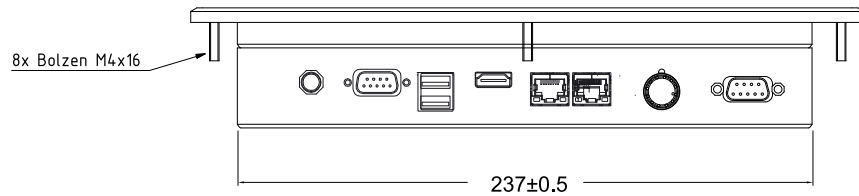

SlimLine IB32 Series
 SlimLine WM 10W-IB32-PMA
 25,7 cm (10.1") 16:9 LCD

Front Panel:
 PMA = Panelmount, 5 mm aluminium, powder-coated RAL 7035

- 1. DC-in 12V.
- 2. RS232/422/485(default Rs232)
- 3. 1 x USB 3.0, 1 x USB 2.0
- 4. HDMI
- 5. 2 x RJ45
- 6. Dimming Knob
- 7. RS232(Optional)

Unit: mm, not to scale. Errors and changes excepted. Version 151120