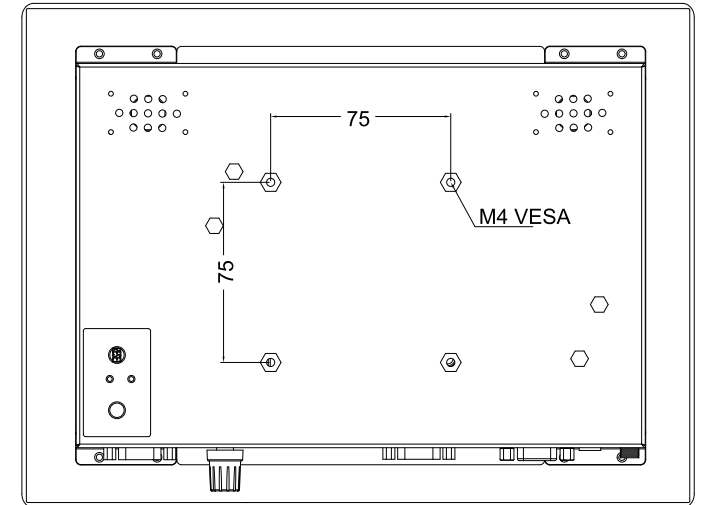

SlimLine IB32 Series
 SlimLine WM 10W-IB32-PMA
 25,7 cm (10.1") 16:9 LCD

Front Panel:
 PMA = Panelmount, 5 mm aluminium, powder-coated RAL 7035

- 1. DC-in 12V.
- 2. RS232/422/485(default Rs232)
- 3. 1 x USB 3.0, 1 x USB 2.0
- 4. HDMI
- 5. 2 x RJ45
- 6. Dimming Knob
- 7. RS232(Optional)

Unit: mm, not to scale. Errors and changes excepted. Version 151120