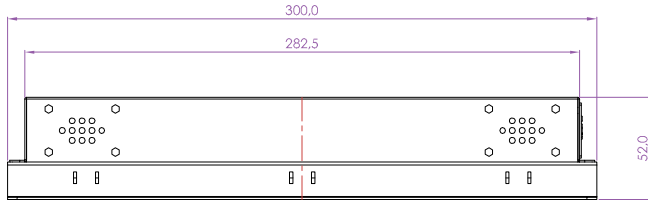

**SlimLine IB32 Series**  
**SlimLine WM 12-IB32-OF (Openframe)**  
 30,7 cm (12,1") 4:3 LCD

- ① RS232/422/485 (default RS232)
- ② USB
- ③ HDMI
- ④ 2xRJ45
- ⑤ DC-in 12V
- ⑥ RS232 (Optional)
- ⑦ Brightness/Adjustment