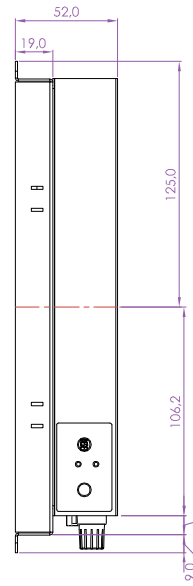

**SlimLine IB32 Series**  
**SlimLine WM 12-IB32-OF (Openframe)**  
 30,7 cm (12,1") 4:3 LCD

- ① RS232/422/485 (default RS232)
- ② USB
- ③ HDMI
- ④ 2xRJ45
- ⑤ DC-in 12V
- ⑥ RS232 (Optional)
- ⑦ Brightness/Adjustment