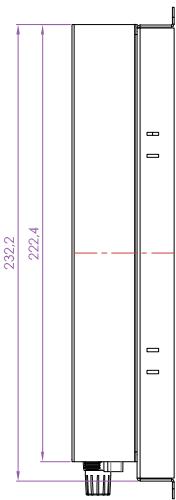

**SlimLine IB32 Series**  
**SlimLine WM 12-IB32-OF (Openframe)**  
 30,7 cm (12,1") 4:3 LCD

- ① RS232/422/485 (default RS232)
- ② USB
- ③ HDMI
- ④ 2xRJ45
- ⑤ DC-in 12V
- ⑥ RS232 (Optional)
- ⑦ Brightness/Adjustment