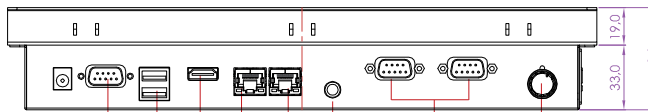

**SlimLine IB32 Series**  
**SlimLine WM 12-IB32-OF (Openframe)**  
 30,7 cm (12,1") 4:3 LCD

- ① RS232/422/485 (default RS232)
- ② USB
- ③ HDMI
- ④ 2xRJ45
- ⑤ DC-in 12V
- ⑥ RS232 (Optional)
- ⑦ Brightness/Adjustment