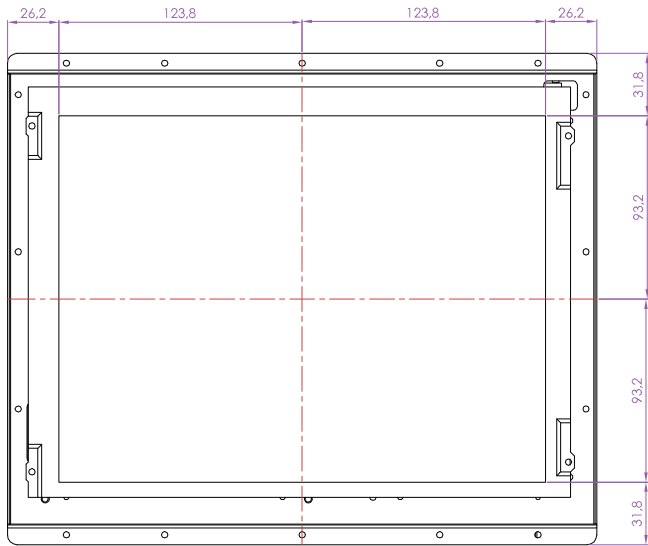

**SlimLine IB32 Series**  
**SlimLine WM 12-IB32-OF (Openframe)**  
 30,7 cm (12,1") 4:3 LCD

- ① RS232/422/485 (default RS232)
- ② USB
- ③ HDMI
- ④ 2xRJ45
- ⑤ DC-in 12V
- ⑥ RS232 (Optional)
- ⑦ Brightness/Adjustment