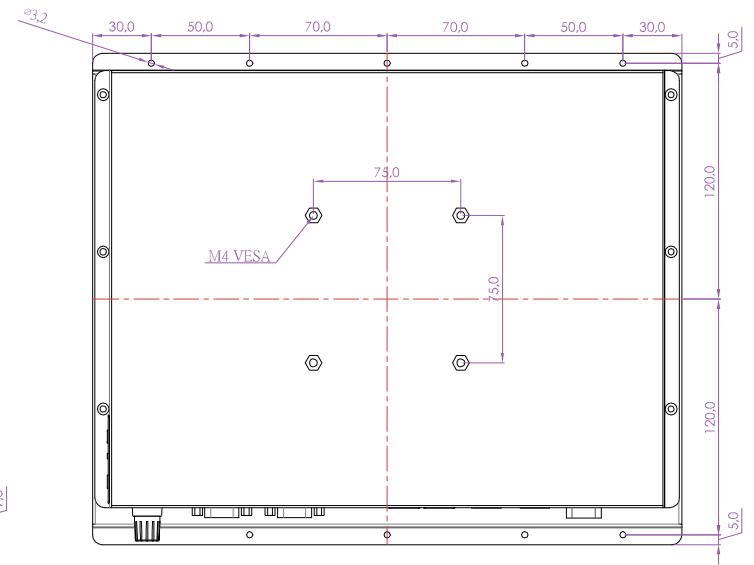

**SlimLine IB32 Series**  
**SlimLine WM 12-IB32-OF (Openframe)**  
 30,7 cm (12,1") 4:3 LCD

- ① RS232/422/485 (default RS232)
- ② USB
- ③ HDMI
- ④ 2xRJ45
- ⑤ DC-in 12V
- ⑥ RS232 (Optional)
- ⑦ Brightness/Adjustment