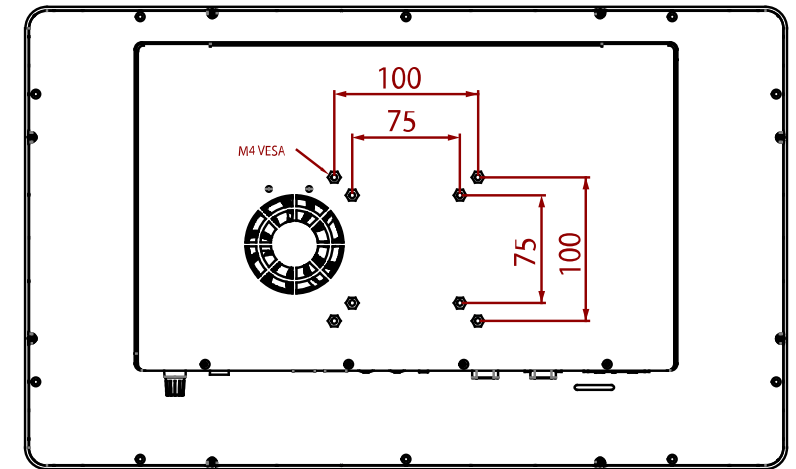

# SlimLine IF70 Series

SlimLine W22IF7T-GCA3

54,6cm (21,5") 16:9

CUT OUT:388(W)x280(D) mm

- 1 OSD Control Panel
- 2 COM
- 3 Audio
- 4 USB Type-A
- 5 LAN
- 6 DP
- 7 Power Input
- 8 Brightness Adjustment Knob