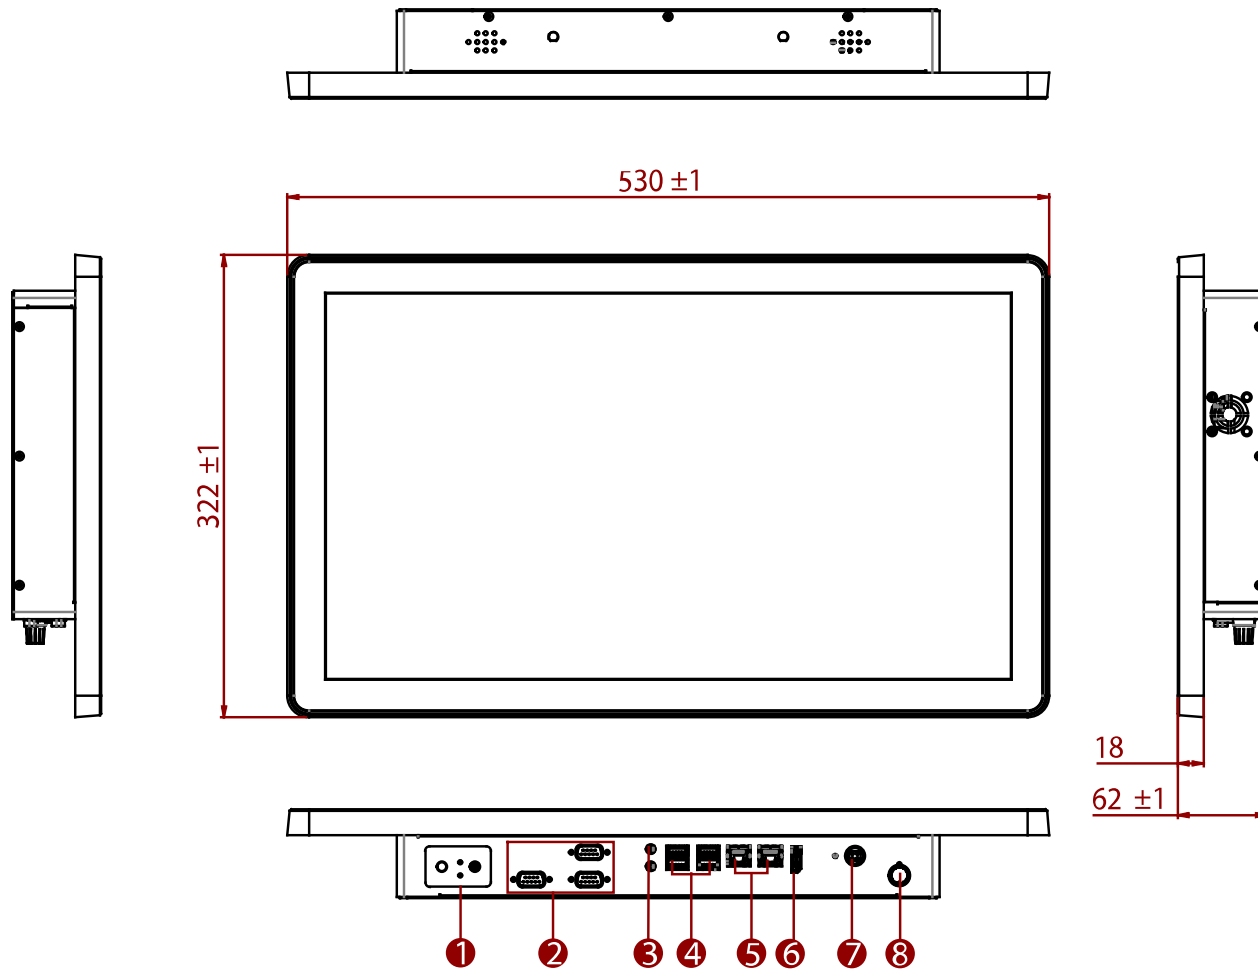

# SlimLine IF70 Series

SlimLine W22IF7T-GCA3

54,6cm (21,5") 16:9

CUT OUT:388(W)x280(D) mm

- 1 OSD Control Panel
- 2 COM
- 3 Audio
- 4 USB Type-A
- 5 LAN
- 6 DP
- 7 Power Input
- 8 Brightness Adjustment Knob