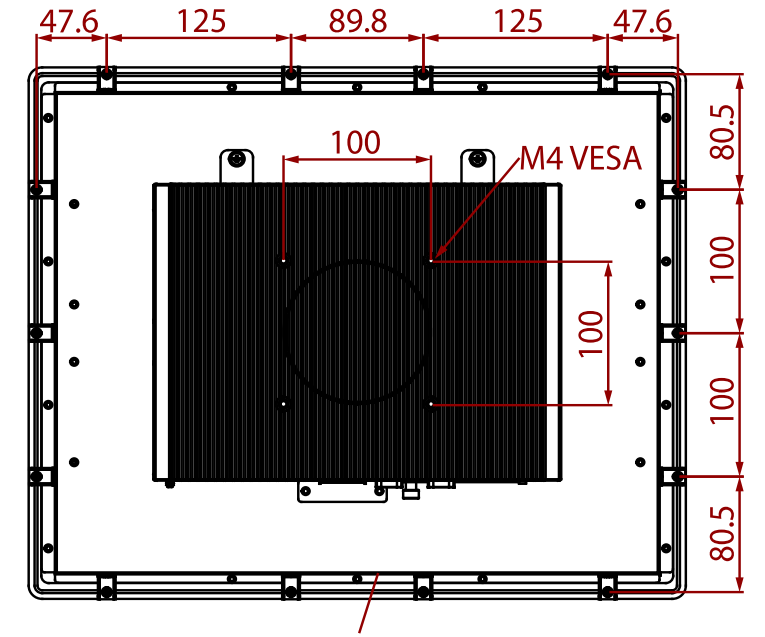

M-Series HMI  
 R19ITWS-MHA1  
 48,3 cm (19") 4:3

Cutout:412\*338mm

- |                              |         |                   |
|------------------------------|---------|-------------------|
| ① Removable HDD/ SSD Slot    | ⑤ Audio | ⑨ USB Type-A      |
| ② Reset Button/ Power Switch | ⑥ COM   | ⑩ LAN             |
| ③ LED Indicators             | ⑦ DP    | ⑪ Power Input     |
| ④ HDD Indicators             | ⑧ HDMI  | ⑫ PCIe Slot Cover |