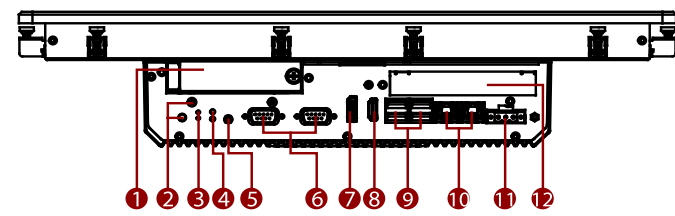

M-Series HMI  
 R19ITWS-MHA1  
 48,3 cm (19") 4:3

Cutout:412\*338mm

- |                              |         |                   |
|------------------------------|---------|-------------------|
| ① Removable HDD/ SSD Slot    | ⑤ Audio | ⑨ USB Type-A      |
| ② Reset Button/ Power Switch | ⑥ COM   | ⑩ LAN             |
| ③ LED Indicators             | ⑦ DP    | ⑪ Power Input     |
| ④ HDD Indicators             | ⑧ HDMI  | ⑫ PCIe Slot Cover |