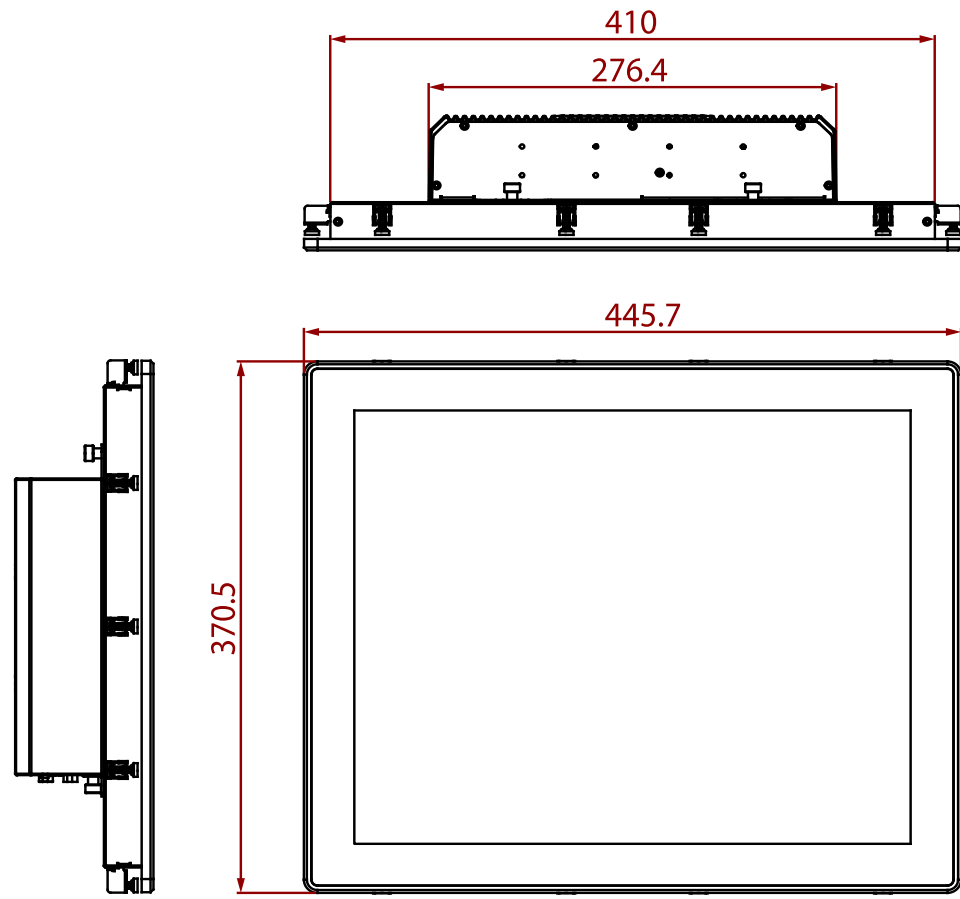

M-Series HMI  
 R19ITWS-MHA1  
 48,3 cm (19") 4:3

Cutout:412\*338mm

- |                              |         |                   |
|------------------------------|---------|-------------------|
| ① Removable HDD/ SSD Slot    | ⑤ Audio | ⑨ USB Type-A      |
| ② Reset Button/ Power Switch | ⑥ COM   | ⑩ LAN             |
| ③ LED Indicators             | ⑦ DP    | ⑪ Power Input     |
| ④ HDD Indicators             | ⑧ HDMI  | ⑫ PCIe Slot Cover |