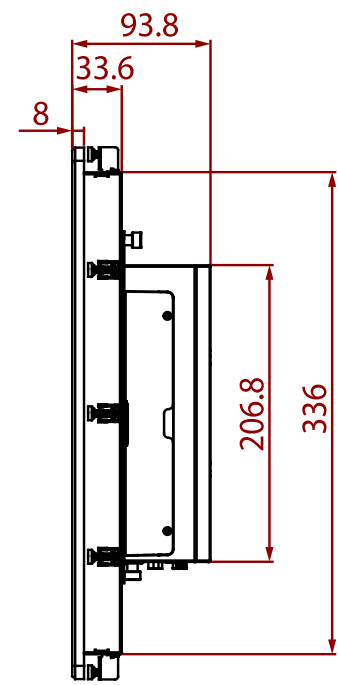

M-Series HMI  
 R19ITWS-MHA1  
 48,3 cm (19") 4:3

Cutout:412\*338mm

- |                              |         |                   |
|------------------------------|---------|-------------------|
| ① Removable HDD/ SSD Slot    | ⑤ Audio | ⑨ USB Type-A      |
| ② Reset Button/ Power Switch | ⑥ COM   | ⑩ LAN             |
| ③ LED Indicators             | ⑦ DP    | ⑪ Power Input     |
| ④ HDD Indicators             | ⑧ HDMI  | ⑫ PCIe Slot Cover |