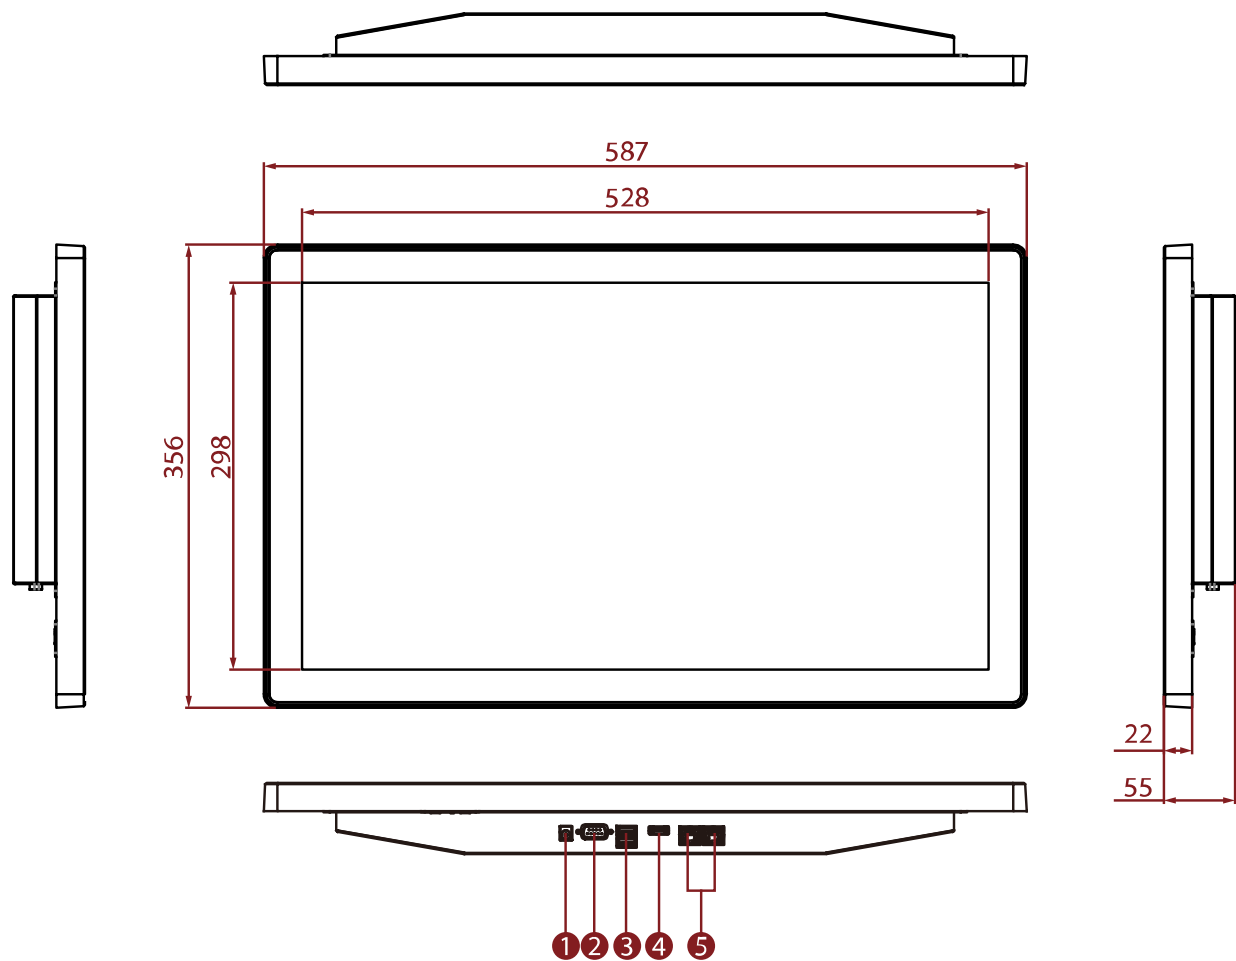

SlimLine IB32 Series

SlimLine W24IB3S-GCA2

60,7 cm (23,8") 16:9

- ① Power Input
- ② COM
- ③ USB Type-A
- ④ HDMI
- ⑤ LAN
- ⑥ OSD Control Panel