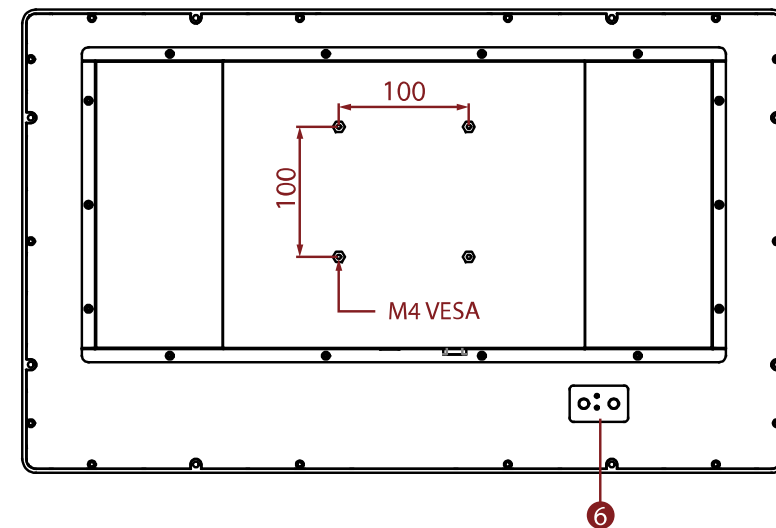

SlimLine IB32 Series

SlimLine W24IB3S-GCA2

60,7 cm (23,8") 16:9

- ① Power Input
- ② COM
- ③ USB Type-A
- ④ HDMI
- ⑤ LAN
- ⑥ OSD Control Panel