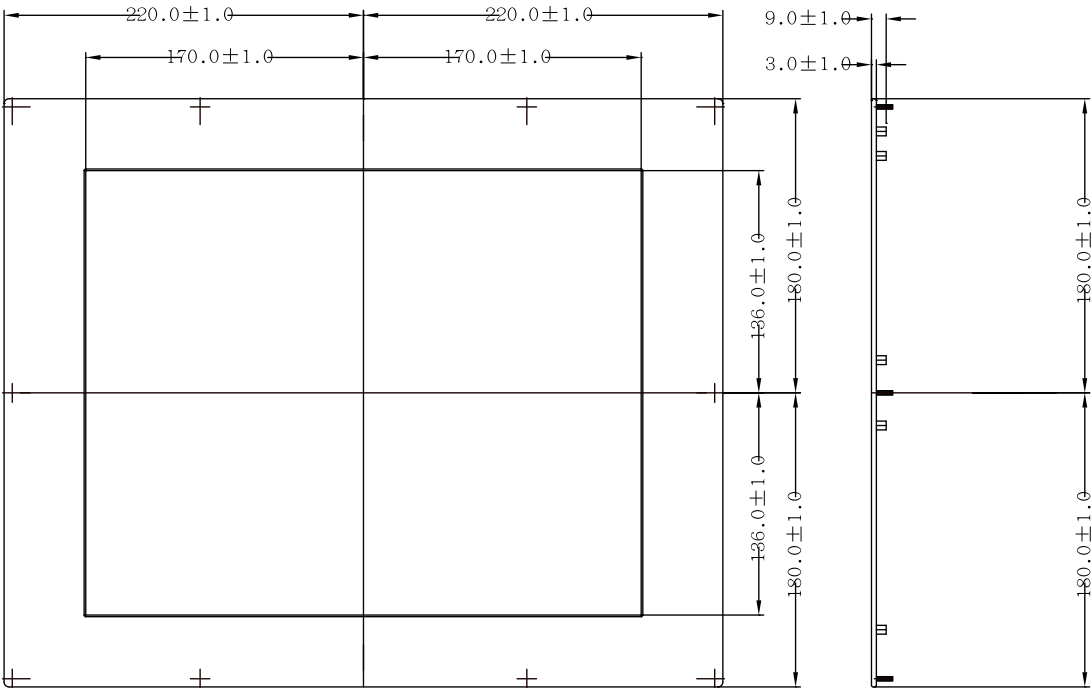

SlimLine 17 Panelmount Stainless

M3 SCREW