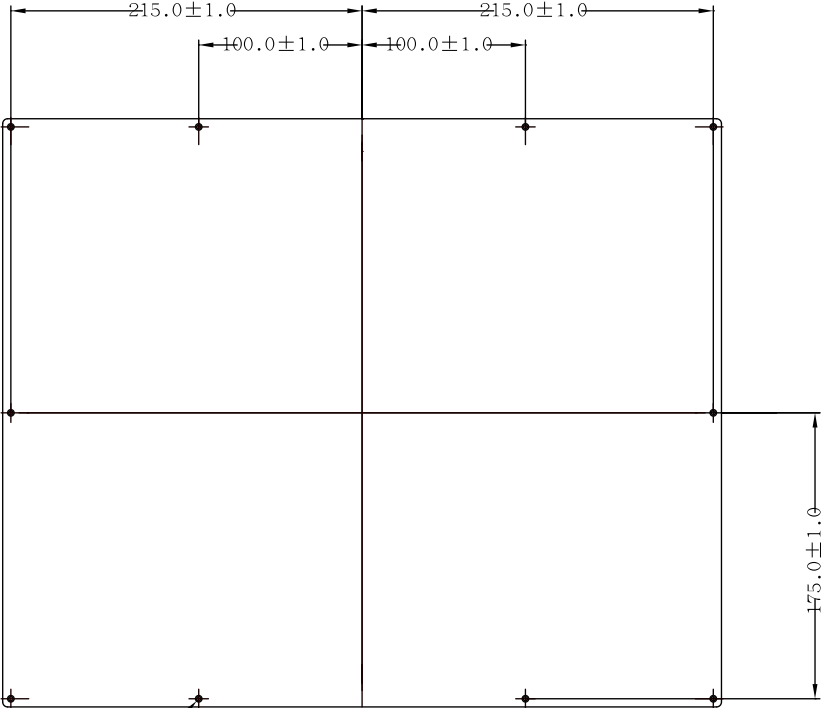

SlimLine 17 Panelmount Stainless

M3 SCREW